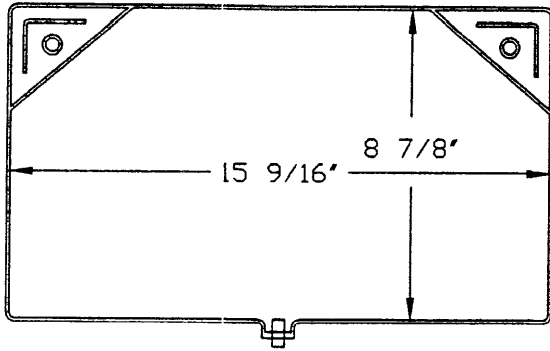

Style B   3 Liter   SA 11-14   12mil PVC

AVAILABLE TOOLING STYLES

Volume is approximate and bags are not to scale.

Style A   4 Liter   SA 11-04   12mil PVC