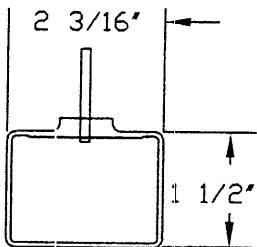

Port Size: .187" ID x .264" OD

Port Size: .187" ID x .264" OD

Style M 250ml SA 11-40 12mil PVC

Style S 1000ml SA 11-48 8mil PVC

Port Size: .187" ID x .264" OD

Port Size: .187" ID x .264" OD

AVAILABLE TOOLING STYLES

Volume is approximate and bags are not to scale.

Style N 500ml SA 11-38 8mil PVC

Port Size: .187" ID x .264" OD

Style G 1.5 Liter SA 11-18 8mil PVC

Port Size: .178" ID x .258" OD

Style R 500ml SA 11-47 8mil PVC

Port Size: .187" ID x .264" OD

Style H 1.5 Liter SA 11-27 12mil PVC

Port Size: .178" ID x .258" OD

AVAILABLE TOOLING STYLES

Volume is approximate and bags are not to scale.

Style I 10ml SA 11-30 8mil PVC

Port Size: 3/16" ID x 17/64" OD

Style F 1 Liter SA 11-21 8mil PVC

Port Size: .187" ID x .264" OD

Style P 10ml SA 11-46 8mil PVC

Port Size: 1/16" ID x 1/8" OD

Style Q 10ml SA 11-45 8mil PVC

Port Size: 1/32" ID x 3/32" OD