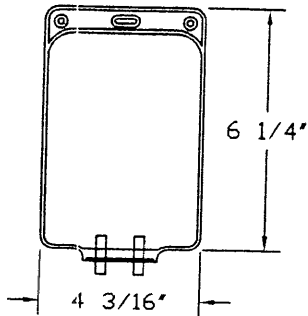

Style C 3 Liter SA 11-15 12mil PVC

Port size for Styles on this page are .292" ID x .352" OD

AVAILABLE TOOLING STYLES

Volume is approximate and bags are not to scale.

Style K 250ml SA 11-20 12mil PVC

Style O 1000ml SA 11-39 8mil PVC

Port Size: .187" ID x .264" OD

Port Size: .187" ID x .264" OD

Style M 250ml SA 11-40 12mil PVC

Style S 1000ml SA 11-48 8mil PVC

Port Size: .187" ID x .264" OD

Port Size: .187" ID x .264" OD

AVAILABLE TOOLING STYLES

Volume is approximate and bags are not to scale.

Style N 500ml SA 11-38 8mil PVC

Port Size: .187" ID x .264" OD

Style G 1.5 Liter SA 11-18 8mil PVC

Port Size: .178" ID x .258" OD

Style R 500ml SA 11-47 8mil PVC

Port Size: .187" ID x .264" OD

Style H 1.5 Liter SA 11-27 12mil PVC

Port Size: .178" ID x .258" OD

AVAILABLE TOOLING STYLES

Volume is approximate and bags are not to scale.

Style I 10ml SA 11-30 8mil PVC

Port Size: 3/16" ID x 17/64" OD