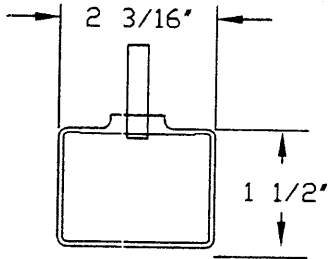

Port Size: .187" ID x .264" OD

Port Size: .187" ID x .264" OD

Style M 250ml SA 11-40 12mil PVC

Style S 1000ml SA 11-48 8mil PVC

Port Size: .187" ID x .264" OD

Port Size: .187" ID x .264" OD

AVAILABLE TOOLING STYLES

Volume is approximate and bags are not to scale.

Style N 500ml SA 11-38 8mil PVC

Port Size: .187" ID x .264" OD

Style G 1.5 Liter SA 11-18 8mil PVC

Port Size: .178" ID x .258" OD

Style R 500ml SA 11-47 8mil PVC

Port Size: .187" ID x .264" OD

Style H 1.5 Liter SA 11-27 12mil PVC

Port Size: .178" ID x .258" OD

AVAILABLE TOOLING STYLES

Volume is approximate and bags are not to scale.

Style I 10ml SA 11-30 8mil PVC

Port Size: 3/16" ID x 17/64" OD

Style F 1 Liter SA 11-21 8mil PVC

Port Size: .187" ID x .264" OD

Style P 10ml SA 11-46 8mil PVC

Port Size: 1/16" ID x 1/8" OD

Style Q 10ml SA 11-45 8mil PVC

Port Size: 1/32" ID x 3/32" OD