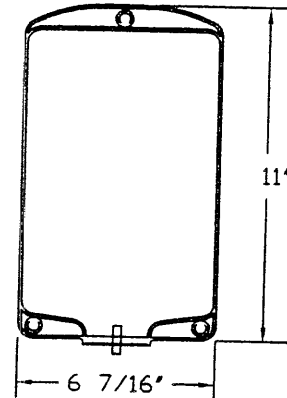

Style C 3 Liter SA 11-15 12mil PVC

Port size for Styles on this page are .292" ID x .352" OD

AVAILABLE TOOLING STYLES

Volume is approximate and bags are not to scale.

Style K 250ml SA 11-20 12mil PVC

Style O 1000ml SA 11-39 8mil PVC

Port Size: .187" ID x .264" OD

Port Size: .187" ID x .264" OD

Style M 250ml SA 11-40 12mil PVC

Style S 1000ml SA 11-48 8mil PVC

Port Size: .187" ID x .264" OD

Port Size: .187" ID x .264" OD

AVAILABLE TOOLING STYLES

Volume is approximate and bags are not to scale.

Style N 500ml SA 11-38 8mil PVC

Port Size: .187" ID x .264" OD

Style G 1.5 Liter SA 11-18 8mil PVC

Port Size: .178" ID x .258" OD

Style R 500ml SA 11-47 8mil PVC

Port Size: .187" ID x .264" OD

Style H 1.5 Liter SA 11-27 12mil PVC

Port Size: .178" ID x .258" OD

AVAILABLE TOOLING STYLES

Volume is approximate and bags are not to scale.

Style I 10ml SA 11-30 8mil PVC

Port Size: 3/16" ID x 17/64" OD