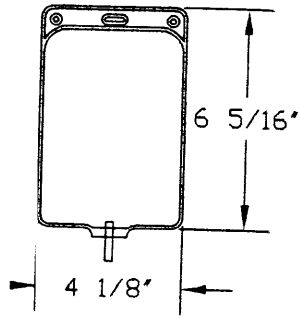

Style C 3 Liter SA 11-15 12mil PVC

Port size for Styles on this page are .292" ID x .352" OD

AVAILABLE TOOLING STYLES

Volume is approximate and bags are not to scale.

Style K 250ml SA 11-20 12mil PVC

Style O 1000ml SA 11-39 8mil PVC

Port Size: .187" ID x .264" OD

Port Size: .187" ID x .264" OD

Style M 250ml SA 11-40 12mil PVC

Style S 1000ml SA 11-48 8mil PVC

Port Size: .187" ID x .264" OD

Port Size: .187" ID x .264" OD

AVAILABLE TOOLING STYLES

Volume is approximate and bags are not to scale.

Style N 500ml SA 11-38 8mil PVC

Port Size: .187" ID x .264" OD

Style G 1.5 Liter SA 11-18 8mil PVC

Port Size: .178" ID x .258" OD

Style R 500ml SA 11-47 8mil PVC

Port Size: .187" ID x .264" OD

Style H 1.5 Liter SA 11-27 12mil PVC

Port Size: .178" ID x .258" OD

AVAILABLE TOOLING STYLES

Volume is approximate and bags are not to scale.

Style I 10ml SA 11-30 8mil PVC

Port Size: 3/16" ID x 17/64" OD