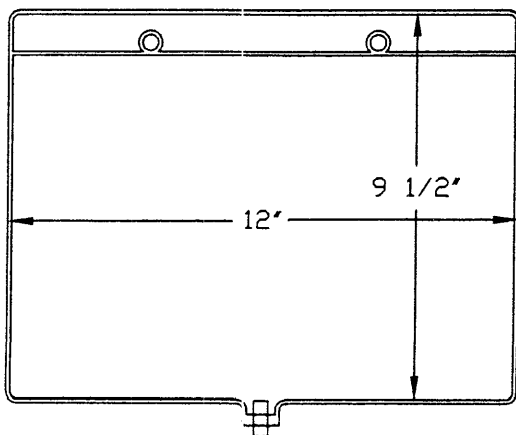

Port size for Styles on this page are .292" ID x .352" OD