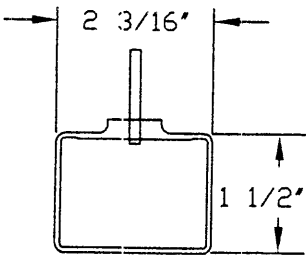

Port Size: .187" ID x .264" OD

Port Size: .187" ID x .264" OD

Style M 250ml SA 11-40 12mil PVC

Style S 1000ml SA 11-48 8mil PVC

Port Size: .187" ID x .264" OD

Port Size: .187" ID x .264" OD

AVAILABLE TOOLING STYLES

Volume is approximate and bags are not to scale.

Style N 500ml SA 11-38 8mil PVC

Port Size: .187" ID x .264" OD

Style G 1.5 Liter SA 11-18 8mil PVC

Port Size: .178" ID x .258" OD

Style R 500ml SA 11-47 8mil PVC

Port Size: .187" ID x .264" OD

Style H 1.5 Liter SA 11-27 12mil PVC

Port Size: .178" ID x .258" OD

AVAILABLE TOOLING STYLES

Volume is approximate and bags are not to scale.

Style I 10ml SA 11-30 8mil PVC

Port Size: 3/16" ID x 17/64" OD

Style F 1 Liter SA 11-21 8mil PVC

Port Size: .187" ID x .264" OD

Style P 10ml SA 11-46 8mil PVC

Port Size: 1/16" ID x 1/8" OD

Style Q 10ml SA 11-45 8mil PVC

Port Size: 1/32" ID x 3/32" OD