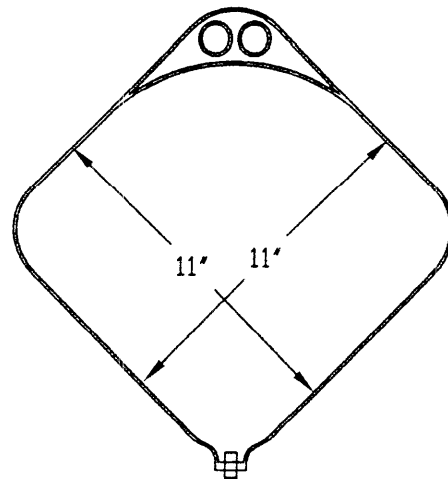

Style C 3 Liter SA 11-15 12mil PVC

Port size for Styles on this page are .292" ID x .352" OD

AVAILABLE TOOLING STYLES

Volume is approximate and bags are not to scale.

Style K 250ml SA 11-20 12mil PVC

Style O 1000ml SA 11-39 8mil PVC

Port Size: .187" ID x .264" OD

Port Size: .187" ID x .264" OD

Style M 250ml SA 11-40 12mil PVC

Style S 1000ml SA 11-48 8mil PVC

Port Size: .187" ID x .264" OD

Port Size: .187" ID x .264" OD

AVAILABLE TOOLING STYLES

Port Size: .187" ID x .264" OD

Style H 1.5 Liter SA 11-27 12mil PVC

Port Size: .178" ID x .258" OD

AVAILABLE TOOLING STYLES

Volume is approximate and bags are not to scale.

Style I 10ml SA 11-30 8mil PVC

Port Size: 3/16" ID x 17/64" OD

Style F 1 Liter SA 11-21 8mil PVC

Port Size: .187" ID x .264" OD

Style P 10ml SA 11-46 8mil PVC

Port Size: 1/16" ID x 1/8" OD

Style Q 10ml SA 11-45 8mil PVC

Port Size: 1/32" ID x 3/32" OD