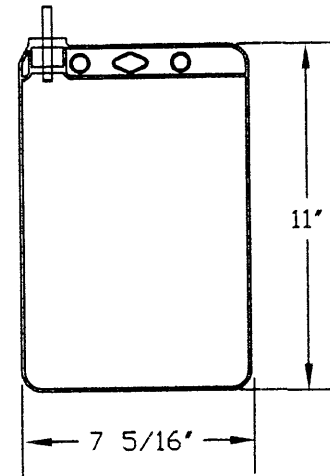

Port Size: .187" ID x .264" OD

Port Size: .187" ID x .264" OD

Style M 250ml SA 11-40 12mil PVC

Style S 1000ml SA 11-48 8mil PVC

Port Size: .187" ID x .264" OD

Port Size: .187" ID x .264" OD

AVAILABLE TOOLING STYLES

Volume is approximate and bags are not to scale.

Style N 500ml SA 11-38 8mil PVC

Port Size: .187" ID x .264" OD

Style G 1.5 Liter SA 11-18 8mil PVC

Port Size: .178" ID x .258" OD

Style R 500ml SA 11-47 8mil PVC

Port Size: .187" ID x .264" OD

Style H 1.5 Liter SA 11-27 12mil PVC

Port Size: .178" ID x .258" OD

AVAILABLE TOOLING STYLES

Volume is approximate and bags are not to scale.

Style I 10ml SA 11-30 8mil PVC

Port Size: 3/16" ID x 17/64" OD

Style F 1 Liter SA 11-21 8mil PVC

Port Size: .187" ID x .264" OD

Style P 10ml SA 11-46 8mil PVC

Port Size: 1/16" ID x 1/8" OD

Style Q 10ml SA 11-45 8mil PVC

Port Size: 1/32" ID x 3/32" OD