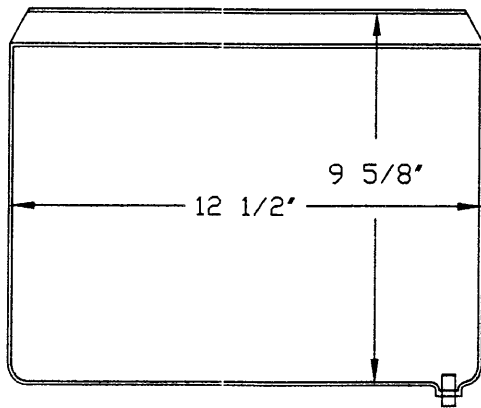

Style C   3 Liter   SA 11-15   12mil PVC