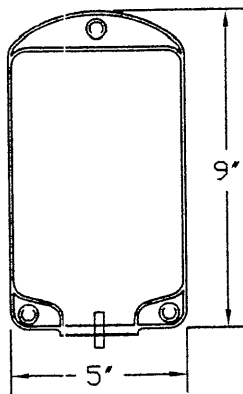

Port Size: .187" ID x .264" OD

Port Size: .187" ID x .264" OD

Style M 250ml SA 11-40 12mil PVC

Style S 1000ml SA 11-48 8mil PVC

Port Size: .187" ID x .264" OD

Port Size: .187" ID x .264" OD

AVAILABLE TOOLING STYLES

Volume is approximate and bags are not to scale.

Style N 500ml SA 11-38 8mil PVC

Port Size: .187" ID x .264" OD

Style G 1.5 Liter SA 11-18 8mil PVC

Port Size: .178" ID x .258" OD

Style R 500ml SA 11-47 8mil PVC

Port Size: .187" ID x .264" OD

Style H 1.5 Liter SA 11-27 12mil PVC

Port Size: .178" ID x .258" OD

AVAILABLE TOOLING STYLES

Volume is approximate and bags are not to scale.

Style I 10ml SA 11-30 8mil PVC

Port Size: 3/16" ID x 17/64" OD

Style F 1 Liter SA 11-21 8mil PVC

Port Size: .187" ID x .264" OD

Style P 10ml SA 11-46 8mil PVC

Port Size: 1/16" ID x 1/8" OD

Style Q 10ml SA 11-45 8mil PVC

Port Size: 1/32" ID x 3/32" OD