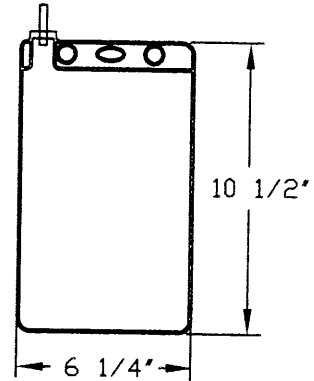

Port Size: .187" ID x .264" OD

Port Size: .187" ID x .264" OD

Style M 250ml SA 11-40 12mil PVC

Style S 1000ml SA 11-48 8mil PVC

Port Size: .187" ID x .264" OD

Port Size: .187" ID x .264" OD

AVAILABLE TOOLING STYLES

Volume is approximate and bags are not to scale.

Style N 500ml SA 11-38 8mil PVC

Port Size: .187" ID x .264" OD

Style G 1.5 Liter SA 11-18 8mil PVC

Port Size: .178" ID x .258" OD

Style R 500ml SA 11-47 8mil PVC

Port Size: .187" ID x .264" OD

Style H 1.5 Liter SA 11-27 12mil PVC

Port Size: .178" ID x .258" OD

AVAILABLE TOOLING STYLES

Volume is approximate and bags are not to scale.

Style I 10ml SA 11-30 8mil PVC

Port Size: 3/16" ID x 17/64" OD

Style F 1 Liter SA 11-21 8mil PVC

Port Size: .187" ID x .264" OD

Style P 10ml SA 11-46 8mil PVC

Port Size: 1/16" ID x 1/8" OD

Style Q 10ml SA 11-45 8mil PVC

Port Size: 1/32" ID x 3/32" OD