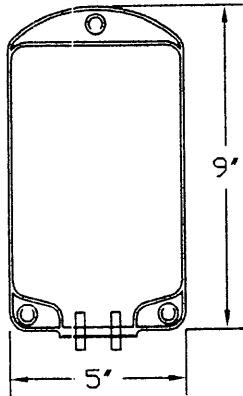

Port Size: .187" ID x .264" OD

Port Size: .187" ID x .264" OD

Style M 250ml SA 11-40 12mil PVC

Style S 1000ml SA 11-48 8mil PVC

Port Size: .187" ID x .264" OD

Port Size: .187" ID x .264" OD

AVAILABLE TOOLING STYLES

Volume is approximate and bags are not to scale.

Style N 500ml SA 11-38 8mil PVC

Port Size: .187" ID x .264" OD

Style G 1.5 Liter SA 11-18 8mil PVC

Port Size: .178" ID x .258" OD

Style R 500ml SA 11-47 8mil PVC

Port Size: .187" ID x .264" OD

Style H 1.5 Liter SA 11-27 12mil PVC

Port Size: .178" ID x .258" OD

AVAILABLE TOOLING STYLES

Volume is approximate and bags are not to scale.

Style I 10ml SA 11-30 8mil PVC

Port Size: 3/16" ID x 17/64" OD

Style F 1 Liter SA 11-21 8mil PVC

Port Size: .187" ID x .264" OD

Style P 10ml SA 11-46 8mil PVC

Port Size: 1/16" ID x 1/8" OD

Style Q 10ml SA 11-45 8mil PVC

Port Size: 1/32" ID x 3/32" OD