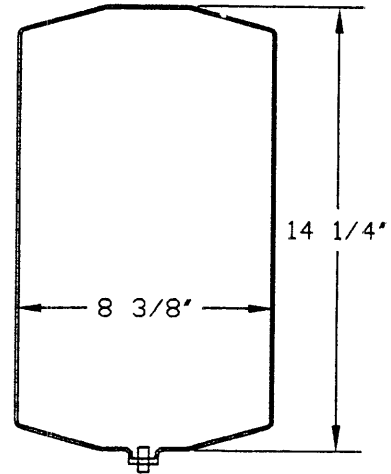

Style D   3.5 Liter   SA 11-06   12mil PVC