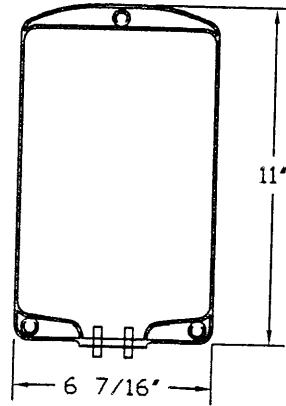

Style C 3 Liter SA 11-15 12mil PVC

Port size for Styles on this page are .292" ID x .352" OD

AVAILABLE TOOLING STYLES

Volume is approximate and bags are not to scale.

Style K 250ml SA 11-20 12mil PVC

Style O 1000ml SA 11-39 8mil PVC

Port Size: .187" ID x .264" OD

Port Size: .187" ID x .264" OD

Style M 250ml SA 11-40 12mil PVC

Style S 1000ml SA 11-48 8mil PVC

Port Size: .187" ID x .264" OD

Port Size: .187" ID x .264" OD

AVAILABLE TOOLING STYLES

Volume is approximate and bags are not to scale.

Style N 500ml SA 11-38 8mil PVC

Port Size: .187" ID x .264" OD

Style G 1.5 Liter SA 11-18 8mil PVC

Port Size: .178" ID x .258" OD

Style R 500ml SA 11-47 8mil PVC

Port Size: .187" ID x .264" OD

Style H 1.5 Liter SA 11-27 12mil PVC

Port Size: .178" ID x .258" OD

AVAILABLE TOOLING STYLES

Volume is approximate and bags are not to scale.

Style I 10ml SA 11-30 8mil PVC

Port Size: 3/16" ID x 17/64" OD