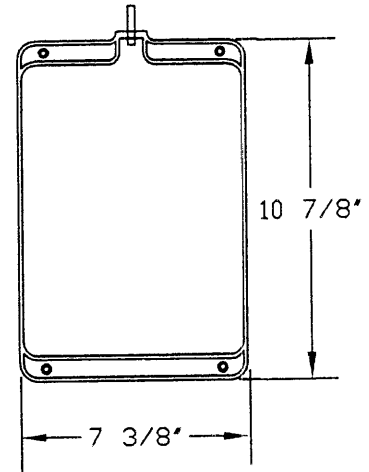

Port Size: .187" ID x .264" OD

Port Size: .187" ID x .264" OD

Style M 250ml SA 11-40 12mil PVC

Style S 1000ml SA 11-48 8mil PVC

Port Size: .187" ID x .264" OD

Port Size: .187" ID x .264" OD

AVAILABLE TOOLING STYLES

Volume is approximate and bags are not to scale.

Style N 500ml SA 11-38 8mil PVC

Port Size: .187" ID x .264" OD

Style G 1.5 Liter SA 11-18 8mil PVC

Port Size: .178" ID x .258" OD

Style R 500ml SA 11-47 8mil PVC

Port Size: .187" ID x .264" OD

Style H 1.5 Liter SA 11-27 12mil PVC

Port Size: .178" ID x .258" OD

AVAILABLE TOOLING STYLES

Volume is approximate and bags are not to scale.

Style I 10ml SA 11-30 8mil PVC

Port Size: 3/16" ID x 17/64" OD

Style F 1 Liter SA 11-21 8mil PVC

Port Size: .187" ID x .264" OD

Style P 10ml SA 11-46 8mil PVC

Port Size: 1/16" ID x 1/8" OD

Style Q 10ml SA 11-45 8mil PVC

Port Size: 1/32" ID x 3/32" OD