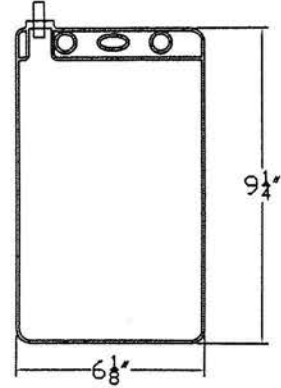

Port Size: .187" ID x .264" OD

AVAILABLE TOOLING STYLES

Volume is approximate and bags are not to scale.

***Style N* 500ml SA 11-38 8mil PVC**

Port Size: .187" ID x .264" OD

***Style R* 500ml SA 11-47 8mil PVC**

Port Size: .187" ID x .264" OD

***Style G* 1.5 Liter SA 11-18 8mil PVC**

Port Size: .187" ID x .258" OD

***Style H* 1.5 Liter SA 11-27 12mil PVC**

Port Size: .178" ID x .258" OD

AVAILABLE TOOLING STYLES

Volume is approximate and bags are not to scale.

Style I 10ml SA 11-30 8mil PVC

Port Size: 3/16" ID x 17/64" OD

Style F 1 Liter SA 11-21 8mil PVC

Port Size: .187" ID x .264" OD

Style P 10ml SA 11-46 8mil PVC

Port Size: 1/16" ID x 1/8" OD

Style Q 10ml SA 11-45 8mil PVC

Port Size: 1/32" ID x 3/32" OD