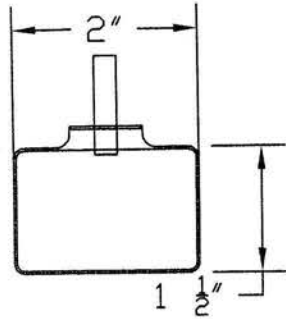

Port Size: .187" ID x .264" OD

AVAILABLE TOOLING STYLES

Volume is approximate and bags are not to scale.

***Style N* 500ml SA 11-38 8mil PVC**

Port Size: .187" ID x .264" OD

***Style R* 500ml SA 11-47 8mil PVC**

Port Size: .187" ID x .264" OD

***Style G* 1.5 Liter SA 11-18 8mil PVC**

Port Size: .187" ID x .258" OD

***Style H* 1.5 Liter SA 11-27 12mil PVC**

Port Size: .178" ID x .258" OD

AVAILABLE TOOLING STYLES

Volume is approximate and bags are not to scale.

Style I 10ml SA 11-30 8mil PVC

Port Size: 3/16" ID x 17/64" OD

Style F 1 Liter SA 11-21 8mil PVC

Port Size: .187" ID x .264" OD

Style P 10ml SA 11-46 8mil PVC

Port Size: 1/16" ID x 1/8" OD

Style Q 10ml SA 11-45 8mil PVC

Port Size: 1/32" ID x 3/32" OD