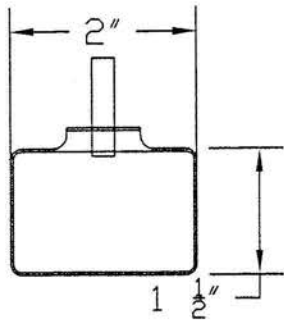

Port Size: .187" ID x .264" OD

AVAILABLE TOOLING STYLES

Volume is approximate and bags are not to scale.

***Style N* 500ml SA 11-38 8mil PVC**

Port Size: .187" ID x .264" OD

***Style R* 500ml SA 11-47 8mil PVC**

Port Size: .187" ID x .264" OD

***Style G* 1.5 Liter SA 11-18 8mil PVC**

Port Size: .187" ID x .258" OD

***Style H* 1.5 Liter SA 11-27 12mil PVC**

Port Size: .178" ID x .258" OD

AVAILABLE TOOLING STYLES

Volume is approximate and bags are not to scale.

Style I 10ml SA 11-30 8mil PVC

Port Size: 3/16" ID x 17/64" OD

Style F 1 Liter SA 11-21 8mil PVC

Port Size: .187" ID x .264" OD

Style P 10ml SA 11-46 8mil PVC

Port Size: 1/16" ID x 1/8" OD

Style Q 10ml SA 11-45 8mil PVC

Port Size: 1/32" ID x 3/32" OD