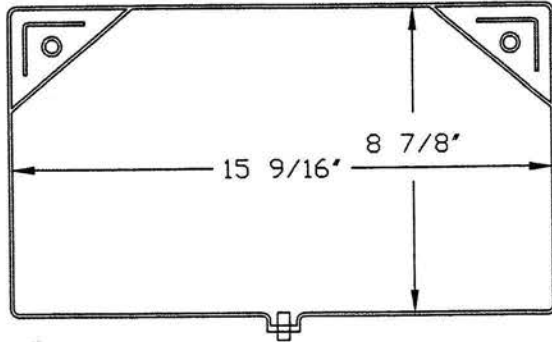

AVAILABLE TOOLING STYLES

Volume is approximate and bags are not to scale.

Style A   4 Liter   SA 11-04   12mil PVC