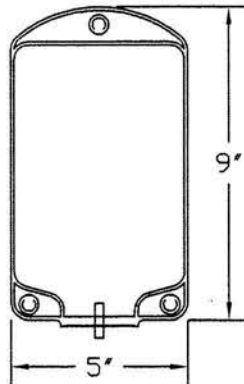

Style O **1000ml** **SA 11-39** **8mil PVC**

Port Size: .187" ID x .264" OD

Port Size: .187" ID x .264" OD

Style M **250ml** **SA 11-40** **12mil PVC**

Style S **1000ml** **SA 11-48** **8mil PVC**

Port Size: .187" ID x .264" OD

Port Size: .187" ID x .264" OD

AVAILABLE TOOLING STYLES

Volume is approximate and bags are not to scale.

***Style N* 500ml SA 11-38 8mil PVC**

Port Size: .187" ID x .264" OD

***Style R* 500ml SA 11-47 8mil PVC**

Port Size: .187" ID x .264" OD

***Style G* 1.5 Liter SA 11-18 8mil PVC**

Port Size: .187" ID x .258" OD

***Style H* 1.5 Liter SA 11-27 12mil PVC**

Port Size: .178" ID x .258" OD

AVAILABLE TOOLING STYLES

Volume is approximate and bags are not to scale.

Style I 10ml SA 11-30 8mil PVC

Port Size: 3/16" ID x 17/64" OD

Style F 1 Liter SA 11-21 8mil PVC

Port Size: .187" ID x .264" OD

Style P 10ml SA 11-46 8mil PVC

Port Size: 1/16" ID x 1/8" OD

Style Q 10ml SA 11-45 8mil PVC