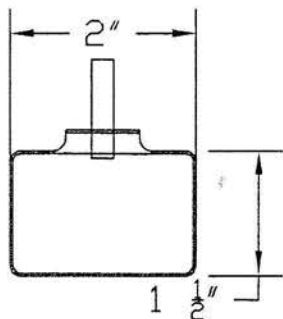

Port Size: .187" ID x .264" OD

AVAILABLE TOOLING STYLES

Volume is approximate and bags are not to scale.

***Style N* 500ml SA 11-38 8mil PVC**

Port Size: .187" ID x .264" OD

***Style R* 500ml SA 11-47 8mil PVC**

Port Size: .187" ID x .264" OD

***Style G* 1.5 Liter SA 11-18 8mil PVC**

Port Size: .187" ID x .258" OD

***Style H* 1.5 Liter SA 11-27 12mil PVC**

Port Size: .178" ID x .258" OD

AVAILABLE TOOLING STYLES

Volume is approximate and bags are not to scale.

Style I 10ml SA 11-30 8mil PVC

Port Size: 3/16" ID x 17/64" OD

Style F 1 Liter SA 11-21 8mil PVC

Port Size: .187" ID x .264" OD

Style P 10ml SA 11-46 8mil PVC

Port Size: 1/16" ID x 1/8" OD

Style Q 10ml SA 11-45 8mil PVC

Port Size: 1/32" ID x 3/32" OD