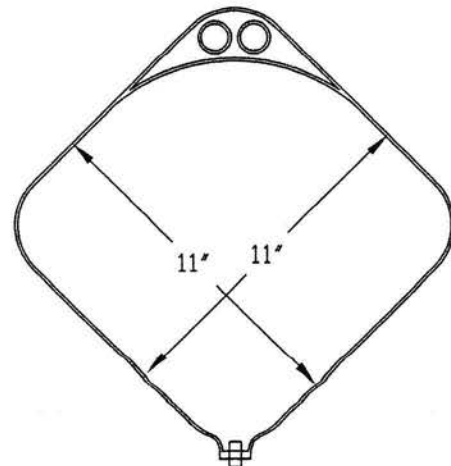

Style C 3 Liter SA 11-15 12mil PVC

Port size for Styles on this page are .187" ID x .264" OD

AVAILABLE TOOLING STYLES

Volume is approximate and bags are not to scale.

Style K **250ml** **SA 11-20** **12mil PVC**

Style O **1000ml** **SA 11-39** **8mil PVC**

Port Size: .187" ID x .264" OD

Port Size: .187" ID x .264" OD

Style M **250ml** **SA 11-40** **12mil PVC**

Style S **1000ml** **SA 11-48** **8mil PVC**

Port Size: .187" ID x .264" OD

Port Size: .187" ID x .264" OD

AVAILABLE TOOLING STYLES

Volume is approximate and bags are not to scale.

***Style N* 500ml SA 11-38 8mil PVC**

Port Size: .187" ID x .264" OD

***Style R* 500ml SA 11-47 8mil PVC**

Style I 10ml SA 11-30 8mil PVC

Port Size: 3/16" ID x 17/64" OD

Style F 1 Liter SA 11-21 8mil PVC

Port Size: .187" ID x .264" OD

Style P 10ml SA 11-46 8mil PVC

Port Size: 1/16" ID x 1/8" OD

Style Q 10ml SA 11-45 8mil PVC