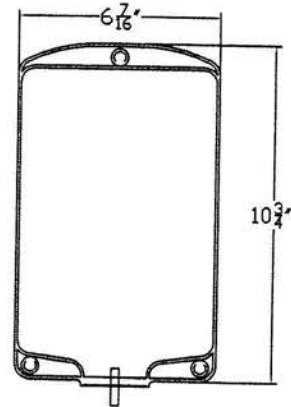

Style O **1000ml** **SA 11-39** **8mil PVC**

Port Size: .187" ID x .264" OD

Port Size: .187" ID x .264" OD

Style M **250ml** **SA 11-40** **12mil PVC**

Style S **1000ml** **SA 11-48** **8mil PVC**

Port Size: .187" ID x .264" OD

Port Size: .187" ID x .264" OD

AVAILABLE TOOLING STYLES

Volume is approximate and bags are not to scale.

***Style N* 500ml SA 11-38 8mil PVC**

Port Size: .187" ID x .264" OD

***Style R* 500ml SA 11-47 8mil PVC**

Port Size: .187" ID x .264" OD

***Style G* 1.5 Liter SA 11-18 8mil PVC**

Port Size: .187" ID x .258" OD

***Style H* 1.5 Liter SA 11-27 12mil PVC**

Port Size: .178" ID x .258" OD

AVAILABLE TOOLING STYLES

Volume is approximate and bags are not to scale.

Port Size: 1/32" ID x 3/32" OD