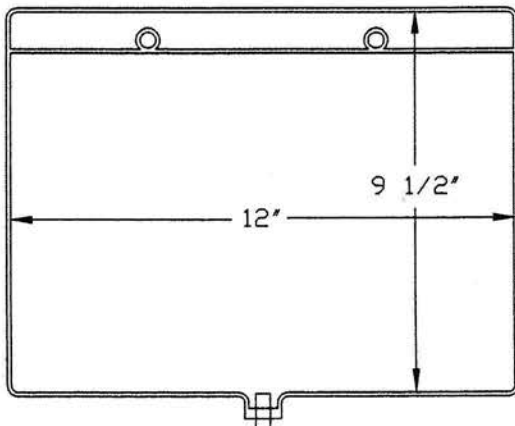

Style C   3 Liter   SA 11-15   12mil PVC

Port size for Styles on this page are .187" ID x .264" OD