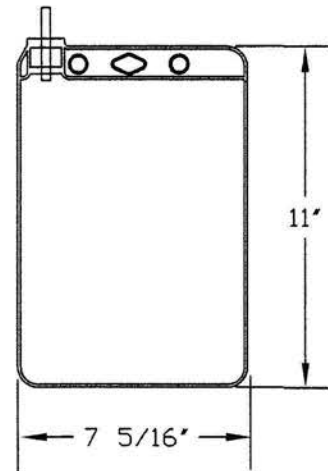

Style O **1000ml** **SA 11-39** **8mil PVC**

Port Size: .187" ID x .264" OD

Port Size: .187" ID x .264" OD

Style M **250ml** **SA 11-40** **12mil PVC**

Style S **1000ml** **SA 11-48** **8mil PVC**

Port Size: .187" ID x .264" OD

Port Size: .187" ID x .264" OD

AVAILABLE TOOLING STYLES

Volume is approximate and bags are not to scale.

***Style N* 500ml SA 11-38 8mil PVC**

Port Size: .187" ID x .264" OD

***Style R* 500ml SA 11-47 8mil PVC**

Port Size: .187" ID x .264" OD

***Style G* 1.5 Liter SA 11-18 8mil PVC**

Port Size: .187" ID x .258" OD

***Style H* 1.5 Liter SA 11-27 12mil PVC**

Port Size: .178" ID x .258" OD

AVAILABLE TOOLING STYLES

Volume is approximate and bags are not to scale.

Style I 10ml SA 11-30 8mil PVC

Port Size: 3/16" ID x 17/64" OD

Style F 1 Liter SA 11-21 8mil PVC

Port Size: .187" ID x .264" OD

Style P 10ml SA 11-46 8mil PVC

Port Size: 1/16" ID x 1/8" OD

Style Q 10ml SA 11-45 8mil PVC