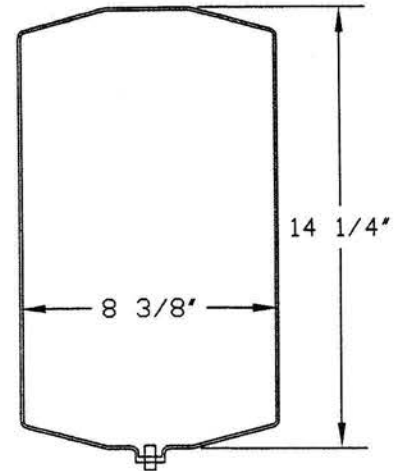

Style D   3.5 Liter   SA 11-06   12mil PVC