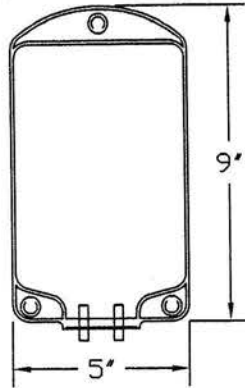

Style O **1000ml** **SA 11-39** **8mil PVC**

Port Size: .187" ID x .264" OD

Port Size: .187" ID x .264" OD

Style M **250ml** **SA 11-40** **12mil PVC**

Style S **1000ml** **SA 11-48** **8mil PVC**

Port Size: .187" ID x .264" OD

Port Size: .187" ID x .264" OD

AVAILABLE TOOLING STYLES

Volume is approximate and bags are not to scale.

***Style N* 500ml SA 11-38 8mil PVC**

Port Size: .187" ID x .264" OD

***Style R* 500ml SA 11-47 8mil PVC**

Port Size: .187" ID x .264" OD

***Style G* 1.5 Liter SA 11-18 8mil PVC**

Port Size: .187" ID x .258" OD

***Style H* 1.5 Liter SA 11-27 12mil PVC**

Port Size: .178" ID x .258" OD

AVAILABLE TOOLING STYLES

Volume is approximate and bags are not to scale.

Style I 10ml SA 11-30 8mil PVC

Port Size: 3/16" ID x 17/64" OD

Style F 1 Liter SA 11-21 8mil PVC

Port Size: .187" ID x .264" OD

Style P 10ml SA 11-46 8mil PVC

Port Size: 1/16" ID x 1/8" OD

Style Q 10ml SA 11-45 8mil PVC