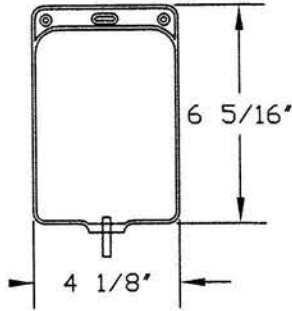

Style C 3 Liter SA 11-15 12mil PVC

Port size for Styles on this page are .187" ID x .264" OD

AVAILABLE TOOLING STYLES

Volume is approximate and bags are not to scale.

Style K **250ml** **SA 11-20** **12mil PVC**

Style O **1000ml** **SA 11-39** **8mil PVC**

Port Size: .187" ID x .264" OD

Port Size: .187" ID x .264" OD

Style M **250ml** **SA 11-40** **12mil PVC**

Style S **1000ml** **SA 11-48** **8mil PVC**

Port Size: .187" ID x .264" OD

Port Size: .187" ID x .264" OD

AVAILABLE TOOLING STYLES

Volume is approximate and bags are not to scale.

***Style N* 500ml SA 11-38 8mil PVC**

Port Size: .187" ID x .264" OD

***Style R* 500ml SA 11-47 8mil PVC**

Port Size: .187" ID x .264" OD

***Style G* 1.5 Liter SA 11-18 8mil PVC**

Port Size: .187" ID x .258" OD

***Style H* 1.5 Liter SA 11-27 12mil PVC**

Port Size: .178" ID x .258" OD

AVAILABLE TOOLING STYLES

Volume is approximate and bags are not to scale.