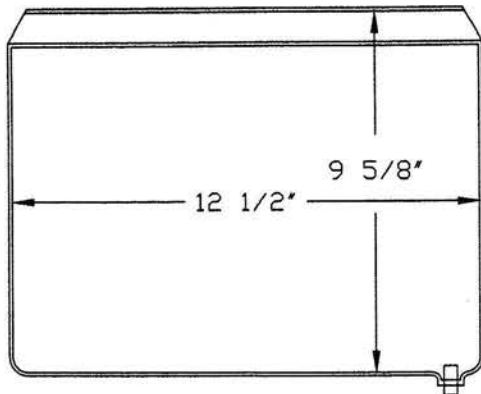

Style B   3 Liter   SA 11-14   12mil PVC