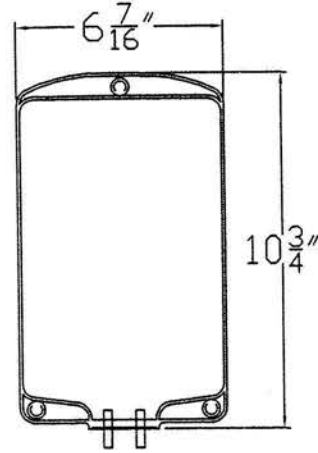

Style C 3 Liter SA 11-15 12mil PVC

Port size for Styles on this page are .187" ID x .264" OD

AVAILABLE TOOLING STYLES

Volume is approximate and bags are not to scale.

Style K **250ml** **SA 11-20** **12mil PVC**

Style O **1000ml** **SA 11-39** **8mil PVC**

Port Size: .187" ID x .264" OD

Port Size: .187" ID x .264" OD

Style M **250ml** **SA 11-40** **12mil PVC**

Style S **1000ml** **SA 11-48** **8mil PVC**

Port Size: .187" ID x .264" OD

Port Size: .187" ID x .264" OD

AVAILABLE TOOLING STYLES

Volume is approximate and bags are not to scale.

***Style N* 500ml SA 11-38 8mil PVC**

Port Size: .187" ID x .264" OD

***Style R* 500ml SA 11-47 8mil PVC**

Port Size: .187" ID x .264" OD

***Style G* 1.5 Liter SA 11-18 8mil PVC**

Port Size: .187" ID x .258" OD

***Style H* 1.5 Liter SA 11-27 12mil PVC**

Port Size: .178" ID x .258" OD

AVAILABLE TOOLING STYLES

Volume is approximate and bags are not to scale.