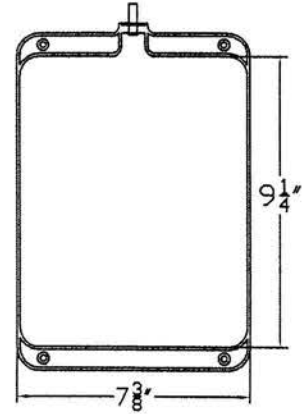

Port Size: .187" ID x .264" OD

AVAILABLE TOOLING STYLES

Volume is approximate and bags are not to scale.

***Style N* 500ml SA 11-38 8mil PVC**

Port Size: .187" ID x .264" OD

***Style R* 500ml SA 11-47 8mil PVC**

Port Size: .187" ID x .264" OD

***Style G* 1.5 Liter SA 11-18 8mil PVC**

Port Size: .187" ID x .258" OD

***Style H* 1.5 Liter SA 11-27 12mil PVC**

Port Size: .178" ID x .258" OD

AVAILABLE TOOLING STYLES

Volume is approximate and bags are not to scale.

Style I 10ml SA 11-30 8mil PVC

Port Size: 3/16" ID x 17/64" OD

Style F 1 Liter SA 11-21 8mil PVC

Port Size: .187" ID x .264" OD

Style P 10ml SA 11-46 8mil PVC

Port Size: 1/16" ID x 1/8" OD

Style Q 10ml SA 11-45 8mil PVC

Port Size: 1/32" ID x 3/32" OD