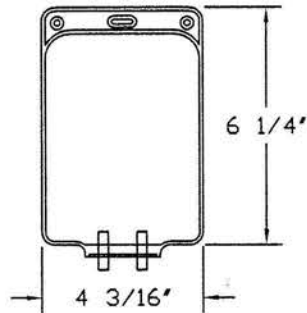

Style O **1000ml** **SA 11-39** **8mil PVC**

Port Size: .187" ID x .264" OD

Port Size: .187" ID x .264" OD

Style M **250ml** **SA 11-40** **12mil PVC**

Style S **1000ml** **SA 11-48** **8mil PVC**

Port Size: .187" ID x .264" OD

Port Size: .187" ID x .264" OD

AVAILABLE TOOLING STYLES

Volume is approximate and bags are not to scale.

***Style N* 500ml SA 11-38 8mil PVC**

Port Size: .187" ID x .264" OD

***Style R* 500ml SA 11-47 8mil PVC**

Port Size: .187" ID x .264" OD

***Style G* 1.5 Liter SA 11-18 8mil PVC**

Port Size: .187" ID x .258" OD

***Style H* 1.5 Liter SA 11-27 12mil PVC**

Port Size: .178" ID x .258" OD

AVAILABLE TOOLING STYLES

Volume is approximate and bags are not to scale.

Style I 10ml SA 11-30 8mil PVC

Port Size: 3/16" ID x 17/64" OD

Style F 1 Liter SA 11-21 8mil PVC

Port Size: .187" ID x .264" OD

Style P 10ml SA 11-46 8mil PVC

Port Size: 1/16" ID x 1/8" OD

Style Q 10ml SA 11-45 8mil PVC