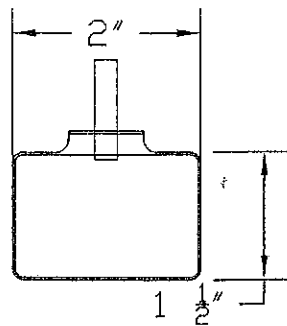

Style C 3 Liter SA 11-15 12mil PVC

Port size for Styles on this page are .187" ID x .264" OD

AVAILABLE TOOLING STYLES

Volume is approximate and bags are not to scale.

Style I 10ml SA 11-30 8mil PVC

Port Size: 3/16" ID x 17/64" OD

Style P 10ml SA 11-46 8mil PVC

Port Size: 1/16" ID x 1/8" OD

Style Q 10ml SA 11-45 8mil PVC

Port Size: 1/32" ID x 3/32" OD

Style F 1 Liter SA 11-21 8mil PVC

Port Size: .187" ID x .264" OD

Style T 80ml SA 11-52 8mil PVC

Port Size: .187" ID x .264" OD

AVAILABLE TOOLING STYLES

Volume is approximate and bags are not to scale.

Style K 250ml SA 11-20 12mil PVC

Style O 1000ml SA 11-39 8mil PVC

Port Size: .187" ID x .264" OD

Port Size: .187" ID x .264" OD

Style G 1.5 Liter SA 11-18 8mil PVC

Port Size: .187" ID x .264" OD

Port Size: .187" ID x .258" OD

Style R 500ml SA 11-47 8mil PVC

Style H 1.5 Liter SA 11-27 12mil PVC

Port Size: .187" ID x .264" OD

Port Size: .178" ID x .258" OD