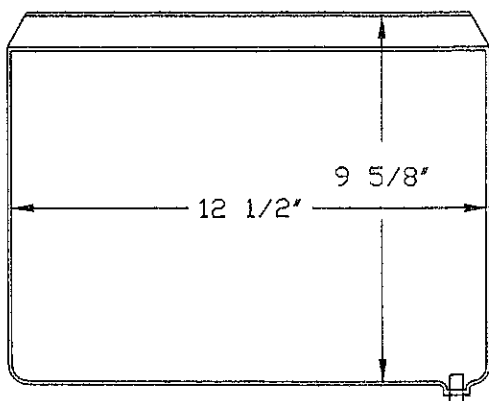

Style B   3 Liter   SA 11-14   12mil PVC