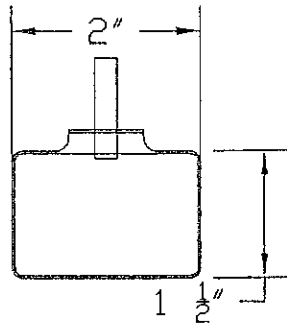

Style C 3 Liter SA 11-15 12mil PVC

Port size for Styles on this page are .187" ID x .264" OD

AVAILABLE TOOLING STYLES

Volume is approximate and bags are not to scale.

Style I 10ml SA 11-30 8mil PVC

Port Size: 3/16" ID x 17/64" OD

Style P 10ml SA 11-46 8mil PVC

Port Size: 1/16" ID x 1/8" OD

Style Q 10ml SA 11-45 8mil PVC

Port Size: 1/32" ID x 3/32" OD

Style F 1 Liter SA 11-21 8mil PVC

Port Size: .187" ID x .264" OD

Style T 80ml SA 11-52 8mil PVC

Port Size: .187" ID x .264" OD

AVAILABLE TOOLING STYLES

Volume is approximate and bags are not to scale.

Style K 250ml SA 11-20 12mil PVC

Style O 1000ml SA 11-39 8mil PVC

Port Size: .187" ID x .264" OD

Port Size: .187" ID x .264" OD

Style G 1.5 Liter SA 11-18 8mil PVC

Port Size: .187" ID x .264" OD

Port Size: .187" ID x .258" OD

Style R 500ml SA 11-47 8mil PVC

Style H 1.5 Liter SA 11-27 12mil PVC

Port Size: .187" ID x .264" OD

Port Size: .178" ID x .258" OD