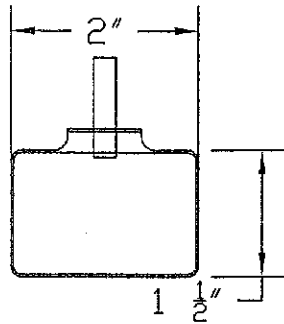

Style C 3 Liter SA 11-15 12mil PVC

Port size for Styles on this page are .187" ID x .264" OD

AVAILABLE TOOLING STYLES

Volume is approximate and bags are not to scale.

Style I 10ml SA 11-30 8mil PVC

Port Size: 3/16" ID x 17/64" OD

Style P 10ml SA 11-46 8mil PVC

Port Size: 1/16" ID x 1/8" OD

Style Q 10ml SA 11-45 8mil PVC

Port Size: 1/32" ID x 3/32" OD

Style F 1 Liter SA 11-21 8mil PVC

Port Size: .187" ID x .264" OD

Style T 80ml SA 11-52 8mil PVC

Port Size: .187" ID x .264" OD

AVAILABLE TOOLING STYLES

Volume is approximate and bags are not to scale.

Style K 250ml SA 11-20 12mil PVC

Style O 1000ml SA 11-39 8mil PVC

Port Size: .187" ID x .264" OD

Port Size: .187" ID x .264" OD

Style G 1.5 Liter SA 11-18 8mil PVC

Port Size: .187" ID x .264" OD

Port Size: .187" ID x .258" OD

Style R 500ml SA 11-47 8mil PVC

Style H 1.5 Liter SA 11-27 12mil PVC

Port Size: .187" ID x .264" OD

Port Size: .178" ID x .258" OD