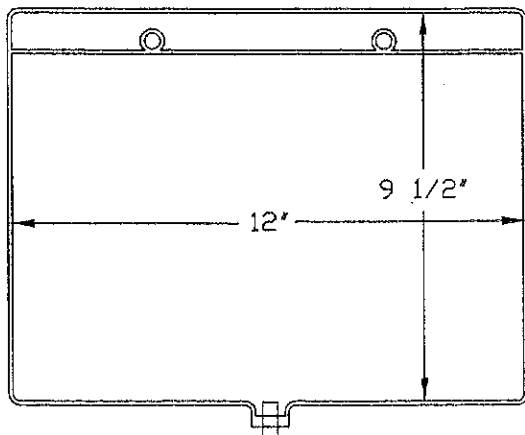

Style C   3 Liter   SA 11-15   12mil PVC

Port size for Styles on this page are .187" ID x .264" OD