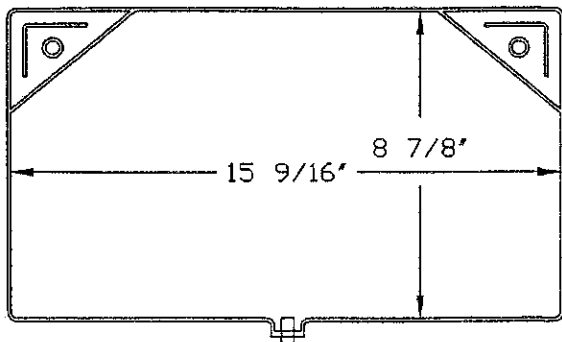

AVAILABLE TOOLING STYLES

Volume is approximate and bags are not to scale.

Style A   4 Liter   SA 11-04   12mil PVC