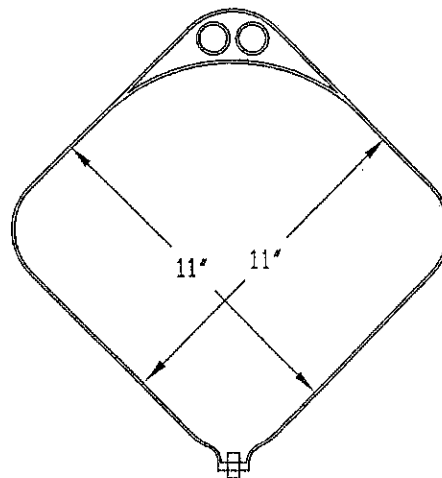

Style C 3 Liter SA 11-15 12mil PVC

Port size for Styles on this page are .187" ID x .264" OD

AVAILABLE TOOLING STYLES

Volume is approximate and bags are not to scale.

Style I 10ml SA 11-30 8mil PVC

Port Size: 3/16" ID x 17/64" OD

Style P 10ml SA 11-46 8mil PVC

Port Size: 1/16" ID x 1/8" OD

Style Q 10ml SA 11-45 8mil PVC

Port Size: 1/32" ID x 3/32" OD

Style F 1 Liter SA 11-21 8mil PVC

Port Size: .187" ID x .264" OD

Style T 80ml SA 11-52 8mil PVC

Port Size: .187" ID x .264" OD

AVAILABLE TOOLING STYLES

Volume is approximate and bags are not to scale.

Style K 250ml SA 11-20 12mil PVC

Style O 1000ml SA 11-39 8mil PVC

Port Size: .187" ID x .264" OD

Port Size: .187" ID x .264" OD

Style G 1.5 Liter SA 11-18 8mil PVC

Port Size: .187" ID x .264" OD

Port Size: .187" ID x .258" OD

Style R 500ml SA 11-47 8mil PVC

Style H 1.5 Liter SA 11-27 12mil PVC

Port Size: .187" ID x .264" OD

Port Size: .178" ID x .258" OD